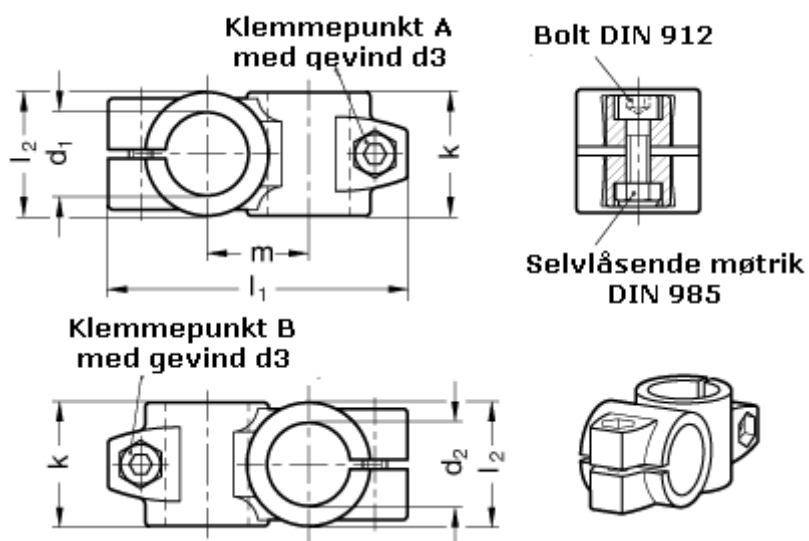

Article number: 20132B40B40562SW
Description: E+G 2-way pipe clamp
GN 132-B40-B40-56-2-SW

Measures

Adjustable clamp lever = GN 911-M10-40 have to be ordred separately

d1	= 40
d2	= 40
d3	= M10
k	= 56
l1	= 125.0
l2	= 56
m	= 45